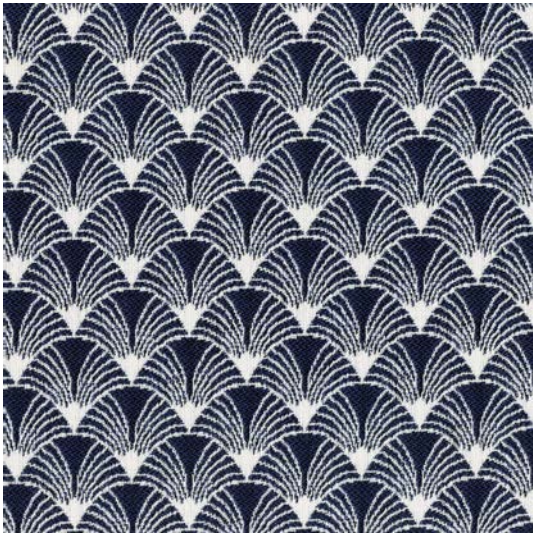

Mini Palm Denim  
Light side

Sunflower Riverbank  
Light side

Sunflower Riverbank  
Dark side

Linville Cloud

Lopi Cloud

Alto Cloud

Warm Grey  
Plains/Earth

Tropical Palm Denim

Beach Bird Denim

Beach Stripe Denim

Pure Denim\*

Henna Paisley Denim  
Dark side

Henna Paisley Denim  
Light side

Dahlia Riverbank

Rice Flower  
Riverbank

\*Indicates this product is available to order by the roll only

Peacock Sapphire

Palm Paisley Sapphire

Daintree Palm Sapphire

Scallop Sapphire  
Dark side

Beach Bird Broadwater

Scallop Sapphire  
Light side

Pure Broadwater

Henna Paisley  
Broadwater Dark side

Henna Paisley  
Broadwater Light side

Fishnet Broadwater  
Light side

Fishnet Broadwater  
Dark side

Mini Palm Broadwater  
Dark side

Mini Palm Broadwater  
Light side