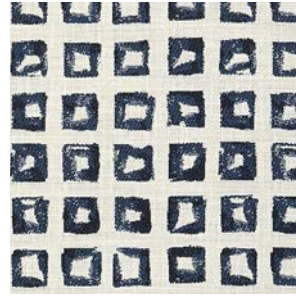

Kindle Indigo
Light side