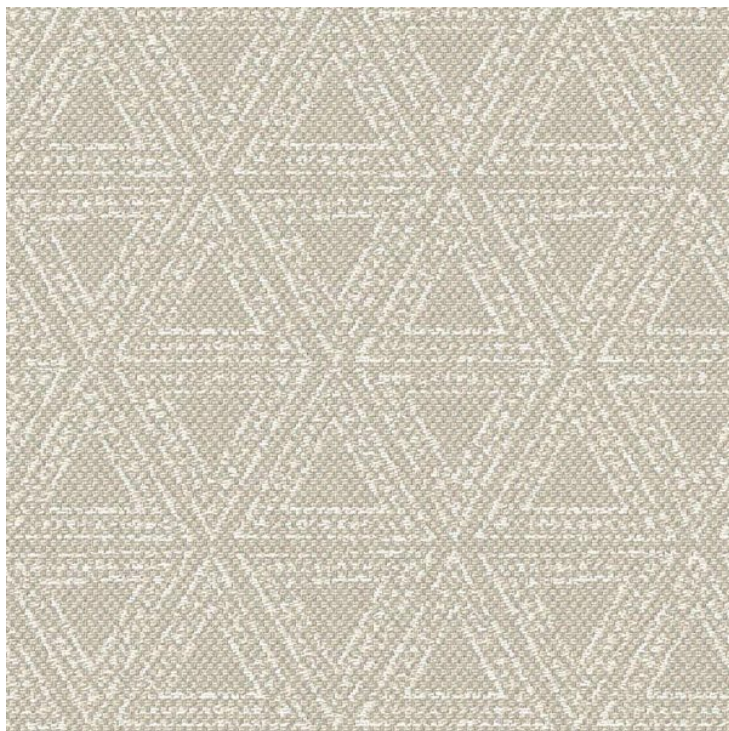

# 3 BEACHES

## Sabi Sands | Stippled Triangle Pumice

### Product Summary

**Collection:** Sabi Sands

**Fabric Name:** Stippled Triangle

**Colour Way:** Pumice

**Repeat:** 17.78 cm x 8.7122 cm

**Width:** 54" / 137 cm

**Roll Length:** 54 yd. roll (49.3776 meters)