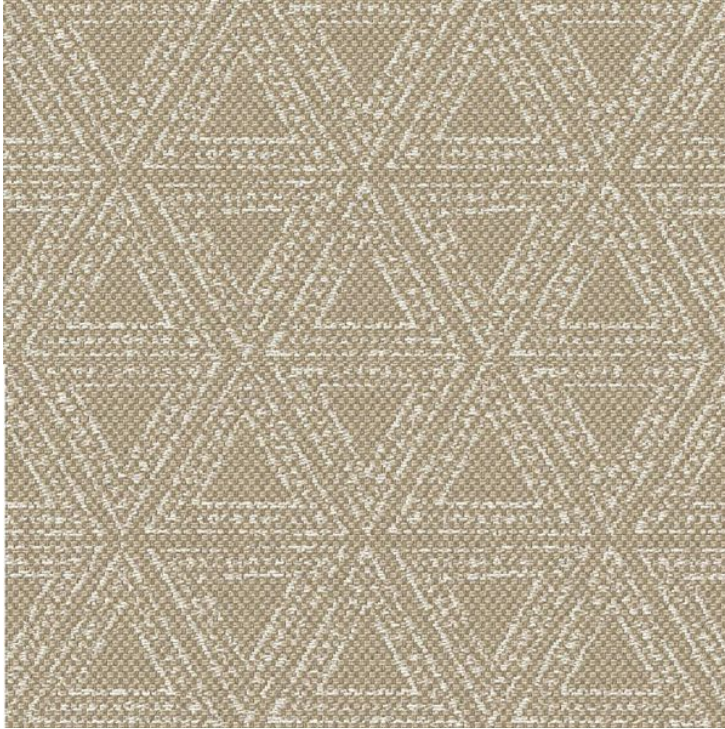

3 BEACHES

Sabi Sands | Stippled Triangle Barley

Product Summary

Collection: Sabi Sands

Fabric Name: Stippled Triangle

Colour Way: Barley

Repeat: 17.78 cm x 8.7122 cm

Width: 54" / 137 cm

Roll Length: 54 yd. roll (49.3776 meters)

Recommended Uses:

Indoor & Outdoor Residential / Commercial / Drapery / Marine / Umbrellas / Upholstery

SPECIAL NOTES

Bleach cleanable; fade, mildew and water resistant