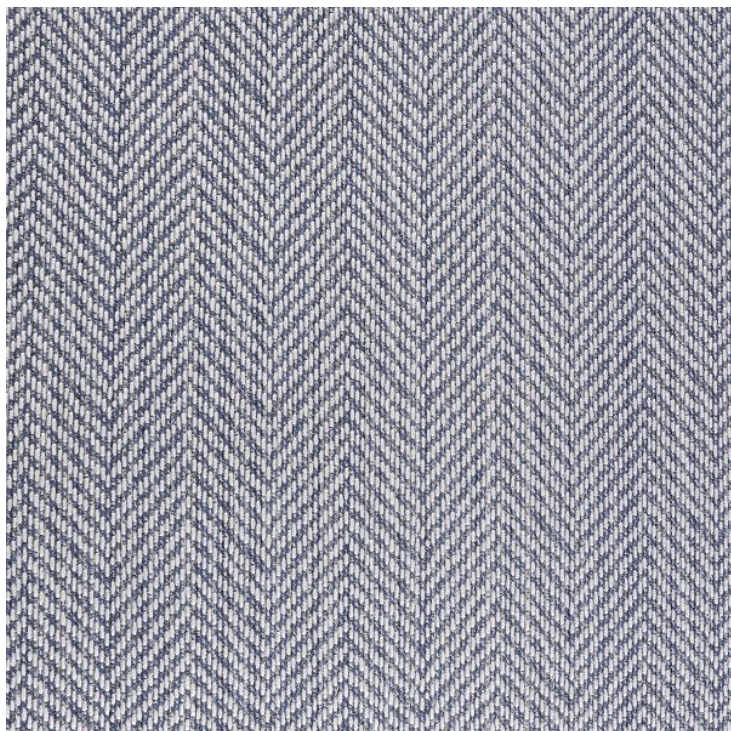

# 3 BEACHES

### Product Summary

**Collection:** Sabi Sands

**Fabric Name:** Posh

**Colour Way:** Cloud

**Repeat:** 28.702 cm across

**Width:** 54" / 137 cm

**Roll Length:** 60 yd. roll (54.864 meters)

**Recommended Uses:**