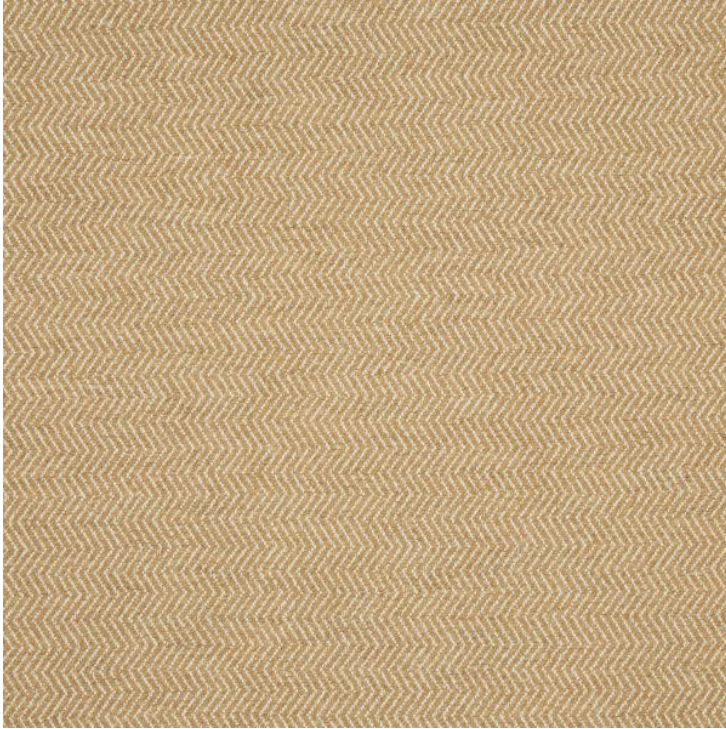

3 BEACHES

Sabi Sands | Odette Barley

Product Summary

Collection: Sabi Sands

Fabric Name: Odette

Colour Way: Barley

Repeat: 2.391156 cm x 0.889 cm

Width: 54" / 137 cm

Roll Length: 40 yd. roll (36.576 meters)

Recommended Uses:

Indoor & Outdoor Residential / Commercial / Drapery / Marine / Umbrellas / Upholstery

SPECIAL NOTES

Bleach cleanable; fade, mildew and water resistant