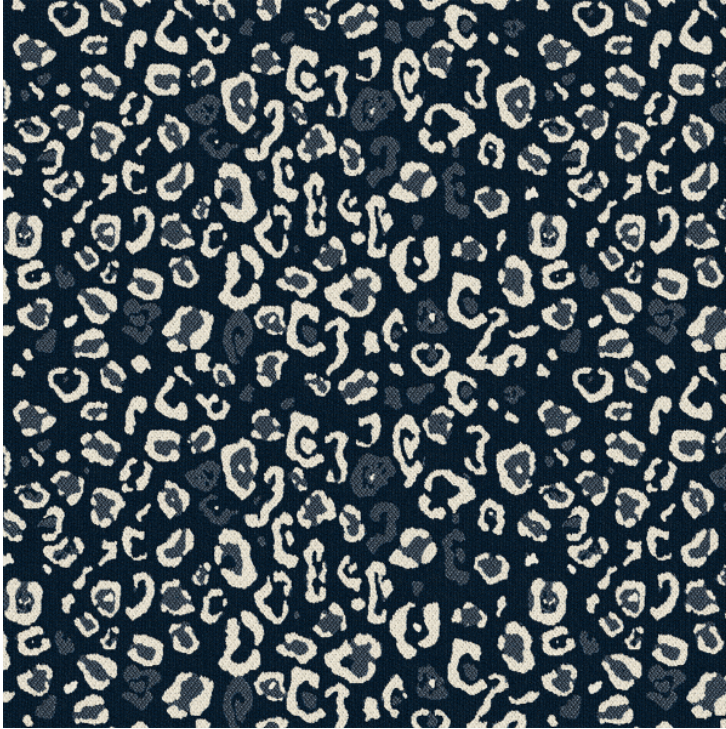

# 3 BEACHES

## Sabi Sands | Leopard Midnight

### Product Summary

**Sabi Sands:** Leopard Midnight

**Collection:** Sabi Sands

**Fabric Name:** Leopard

**Colour Way:** Midnight

**Repeat:** 35.56 cm x 26.416 cm

**Width:** 54" / 137 cm

**Roll Length:** 40 yd. roll (36.576 meters)

#### **SPECIAL NOTES**

Bleach cleanable; fade, mildew and water resistant

-  ] [Tear Sheet Cleaning Instructions](#) [Sunbrella Warranty](#)]