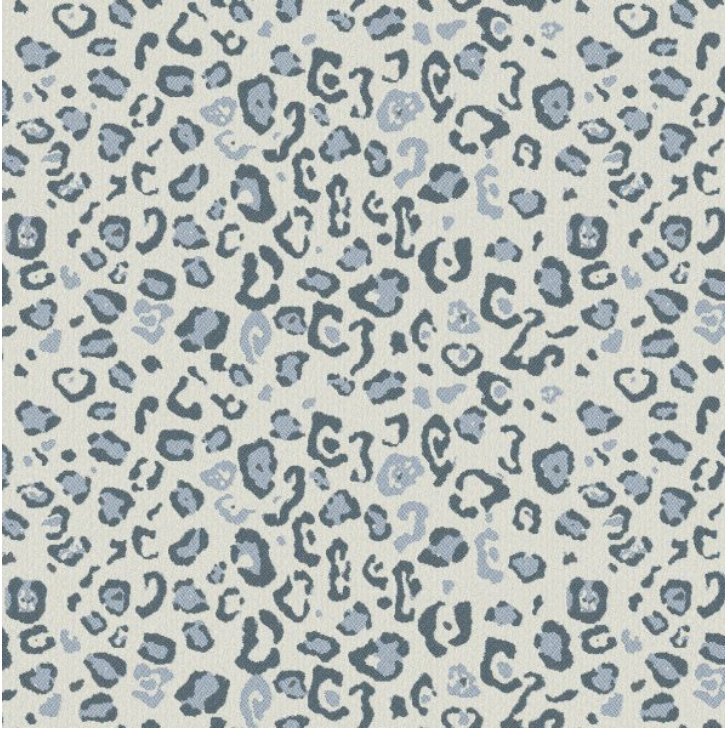

3 BEACHES

Sabi Sands | Leopard Cloud

Product Summary

Collection: Sabi Sands

Fabric Name: Leopard

Colour Way: Cloud

Repeat: 35.56 cm x 26.416 cm

Width: 54" / 137 cm

Roll Length: 40 yd. roll (36.576 meters)

Recommended Uses:

Indoor & Outdoor Residential / Commercial / Drapery / Marine / Umbrellas / Upholstery

SPECIAL NOTES

Bleach cleanable; fade, mildew and water resistant.