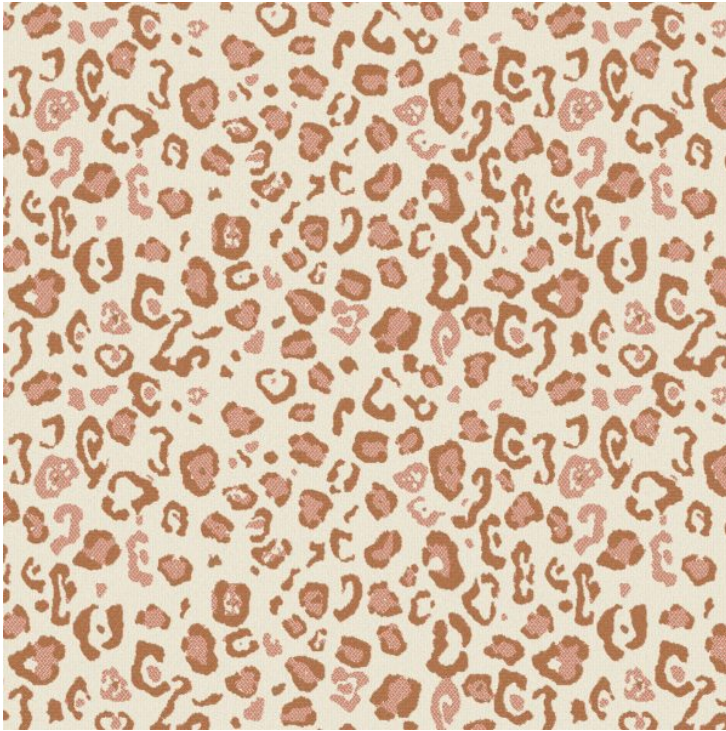

3 BEACHES

Sabi Sands | Leopard Canyon Sunset

Product Summary

Collection: Sabi Sands

Fabric Name: Leopard

Colour Way: Canyon Sunset

Repeat: 35.56 cm x 26.416 cm

Width: 54" / 137 cm

Roll Length: 40 yd. roll (36.576 meters)

Recommended Uses:

Indoor & Outdoor Residential / Commercial / Drapery / Marine / Umbrellas / Upholstery

SPECIAL NOTES

Bleach cleanable; fade, mildew and water resistant.