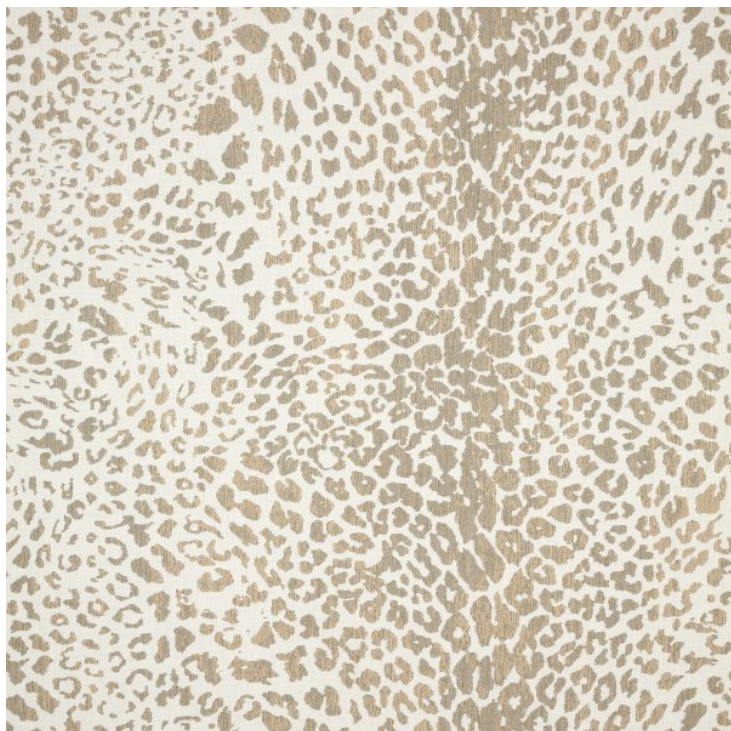

3 BEACHES

Sabi Sands | Instinct Pumice

Product Summary

Collection: Sabi Sands

Fabric Name: Instinct

Colour Way: Pumice

Repeat: 71.2216 cm x 71.12 cm

Width: 54" / 137 cm

Roll Length: 40 yd. roll (36.576 meters)

Recommended Uses:

Indoor & Outdoor Residential / Commercial / Drapery / Marine / Umbrellas / Upholstery

SPECIAL NOTES

Bleach cleanable; fade, mildew and water resistant.